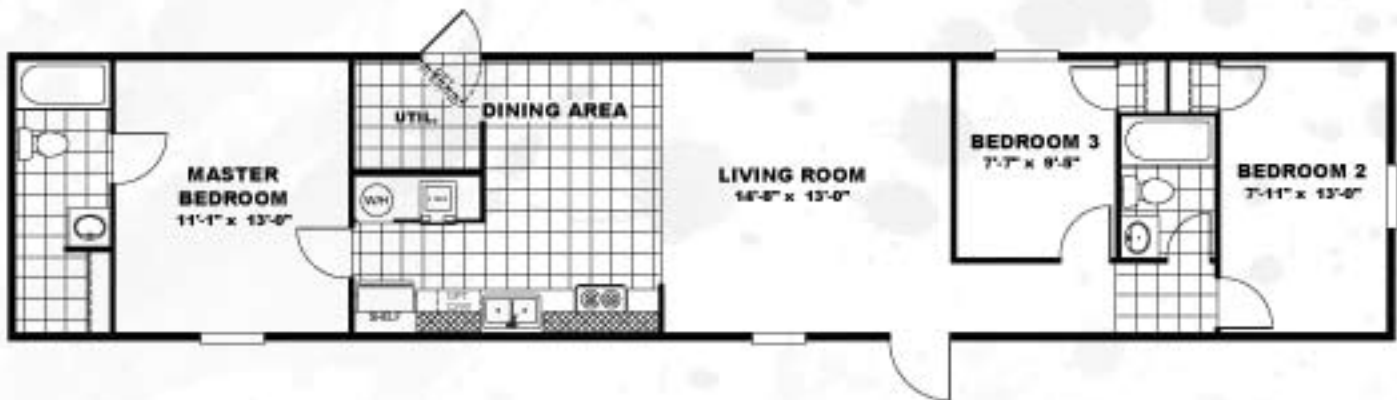

# EUPHORIA

TRU14663B

902 sq ft // 3 beds // 2 baths

The home series and floor plans shown all have starting prices within the price range indicated. Your local Home Center can quote you specific prices and terms of purchase for specific homes. TRU Homes invests in continuous product and process improvement. All home series, floor plans, specifications, dimensions, features, materials, availability, and starting prices shown are artist's renderings or estimates and are subject to change without notice or obligation. Dimensions are nominal and length and width measurements are from exterior wall to exterior wall. Starting prices include the home only, plus typical delivery and installation. Starting prices do not include other costs such as taxes, title fees, insurance premiums, filing or recording fees, land or improvements to the land, optional home features, optional delivery or installation services, wheel and axle, community or homeowner association fees, or any other items not shown on your Retailer Closing Agreement and related documents (your RCA). Your RCA will show the details of your purchase. ©2018 TRU Homes. All rights reserved.