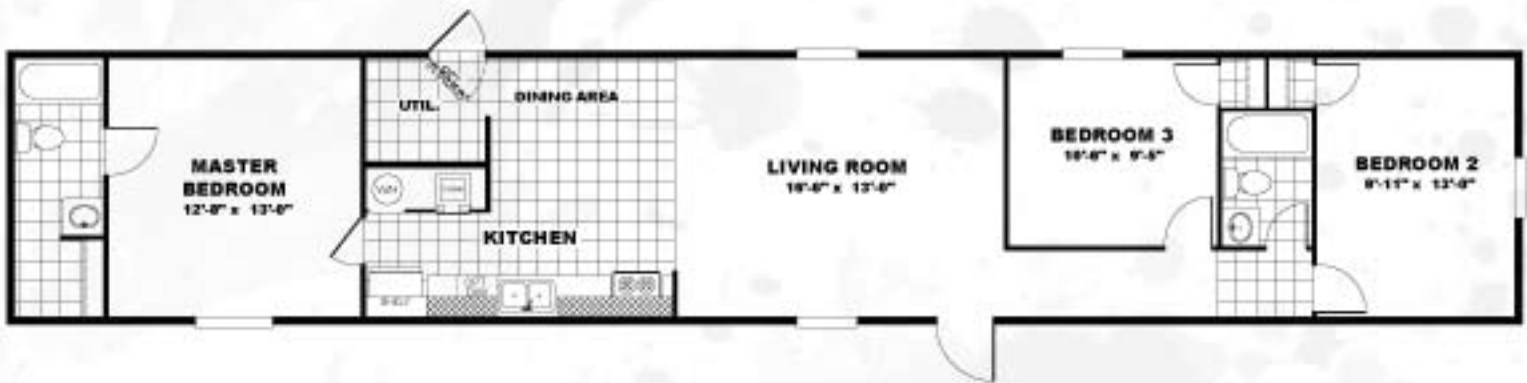

EXHILARATION

TRU14763A

1039 sq ft // 3 beds // 2 baths

The home series and floor plans shown all have starting prices within the price range indicated. Your local Home Center can quote you specific prices and terms of purchase for specific homes. TRU Homes invests in continuous product and process improvement. All home series, floor plans, specifications, dimensions, features, materials, availability, and starting prices shown are artist's renderings or estimates and are subject to change without notice or obligation. Dimensions are nominal and length and width measurements are from exterior wall to exterior wall. Starting prices include the home only, plus typical delivery and installation. Starting prices do not include other costs such as taxes, title fees, insurance premiums, filing or recording fees, land or improvements to the land, optional home features, optional delivery or installation services, wheel and axle, community or homeowner association fees, or any other items not shown on your Retailer Closing Agreement and related documents (your RCA). Your RCA will show the details of your purchase. ©2018 TRU Homes. All rights reserved.